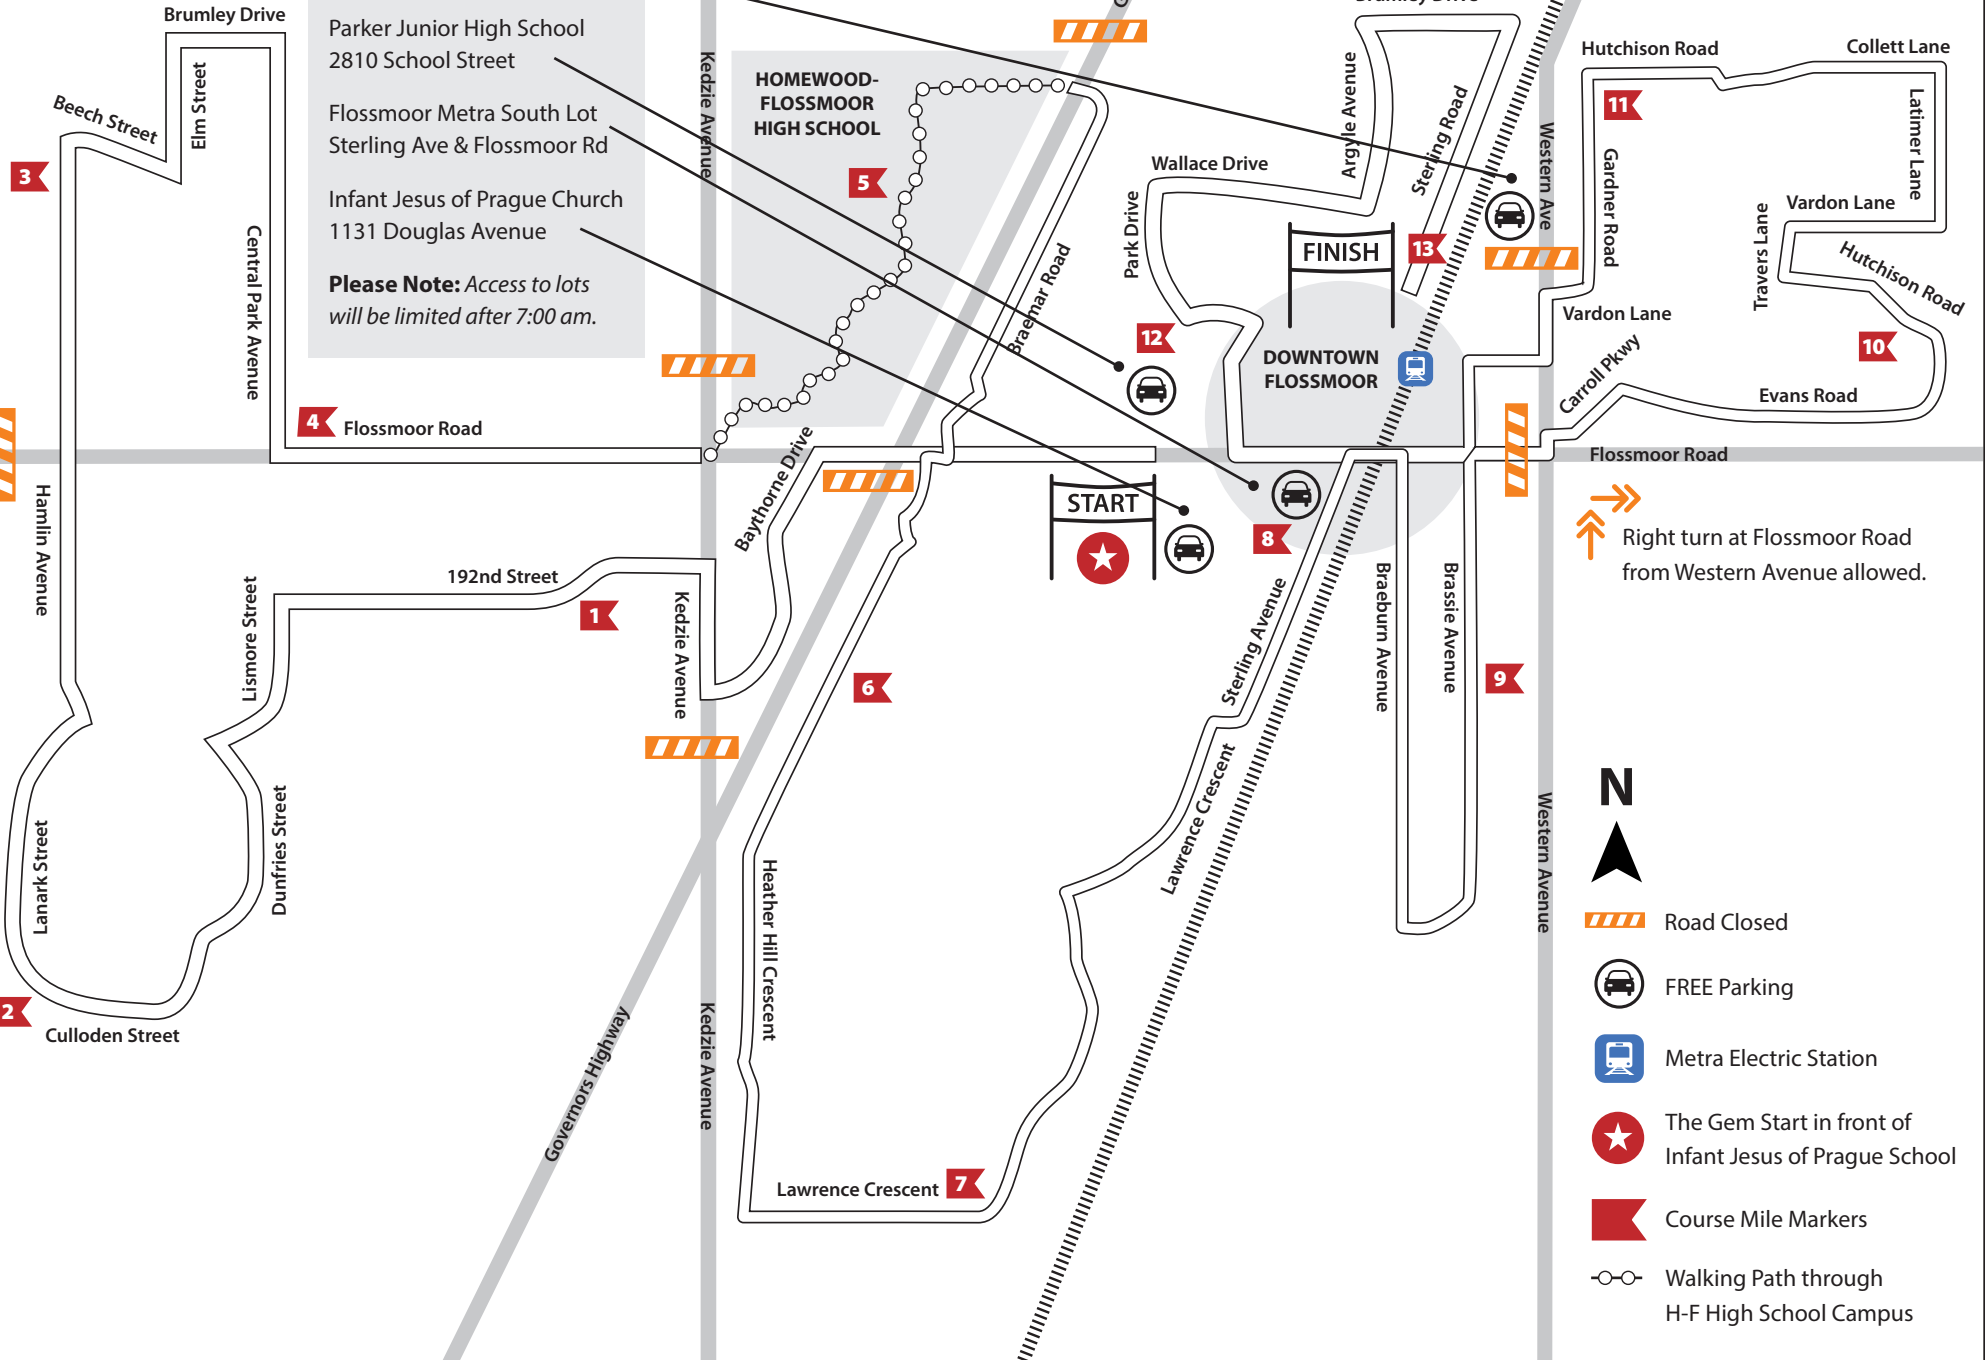

DESIGNATED FREE PARKING

- Western Ave School
940 Western Avenue
- Parker Junior High School
2810 School Street
- Flossmoor Metra South Lot
Sterling Ave & Flossmoor Rd
- Infant Jesus of Prague Church
1131 Douglas Avenue

Please Note: Access to lots will be limited after 7:00 am.

Right turn at Flossmoor Road from Western Avenue allowed.

- Road Closed
- FREE Parking
- Metra Electric Station
- The Gem Start in front of Infant Jesus of Prague School
- Course Mile Markers
- Walking Path through H-F High School Campus