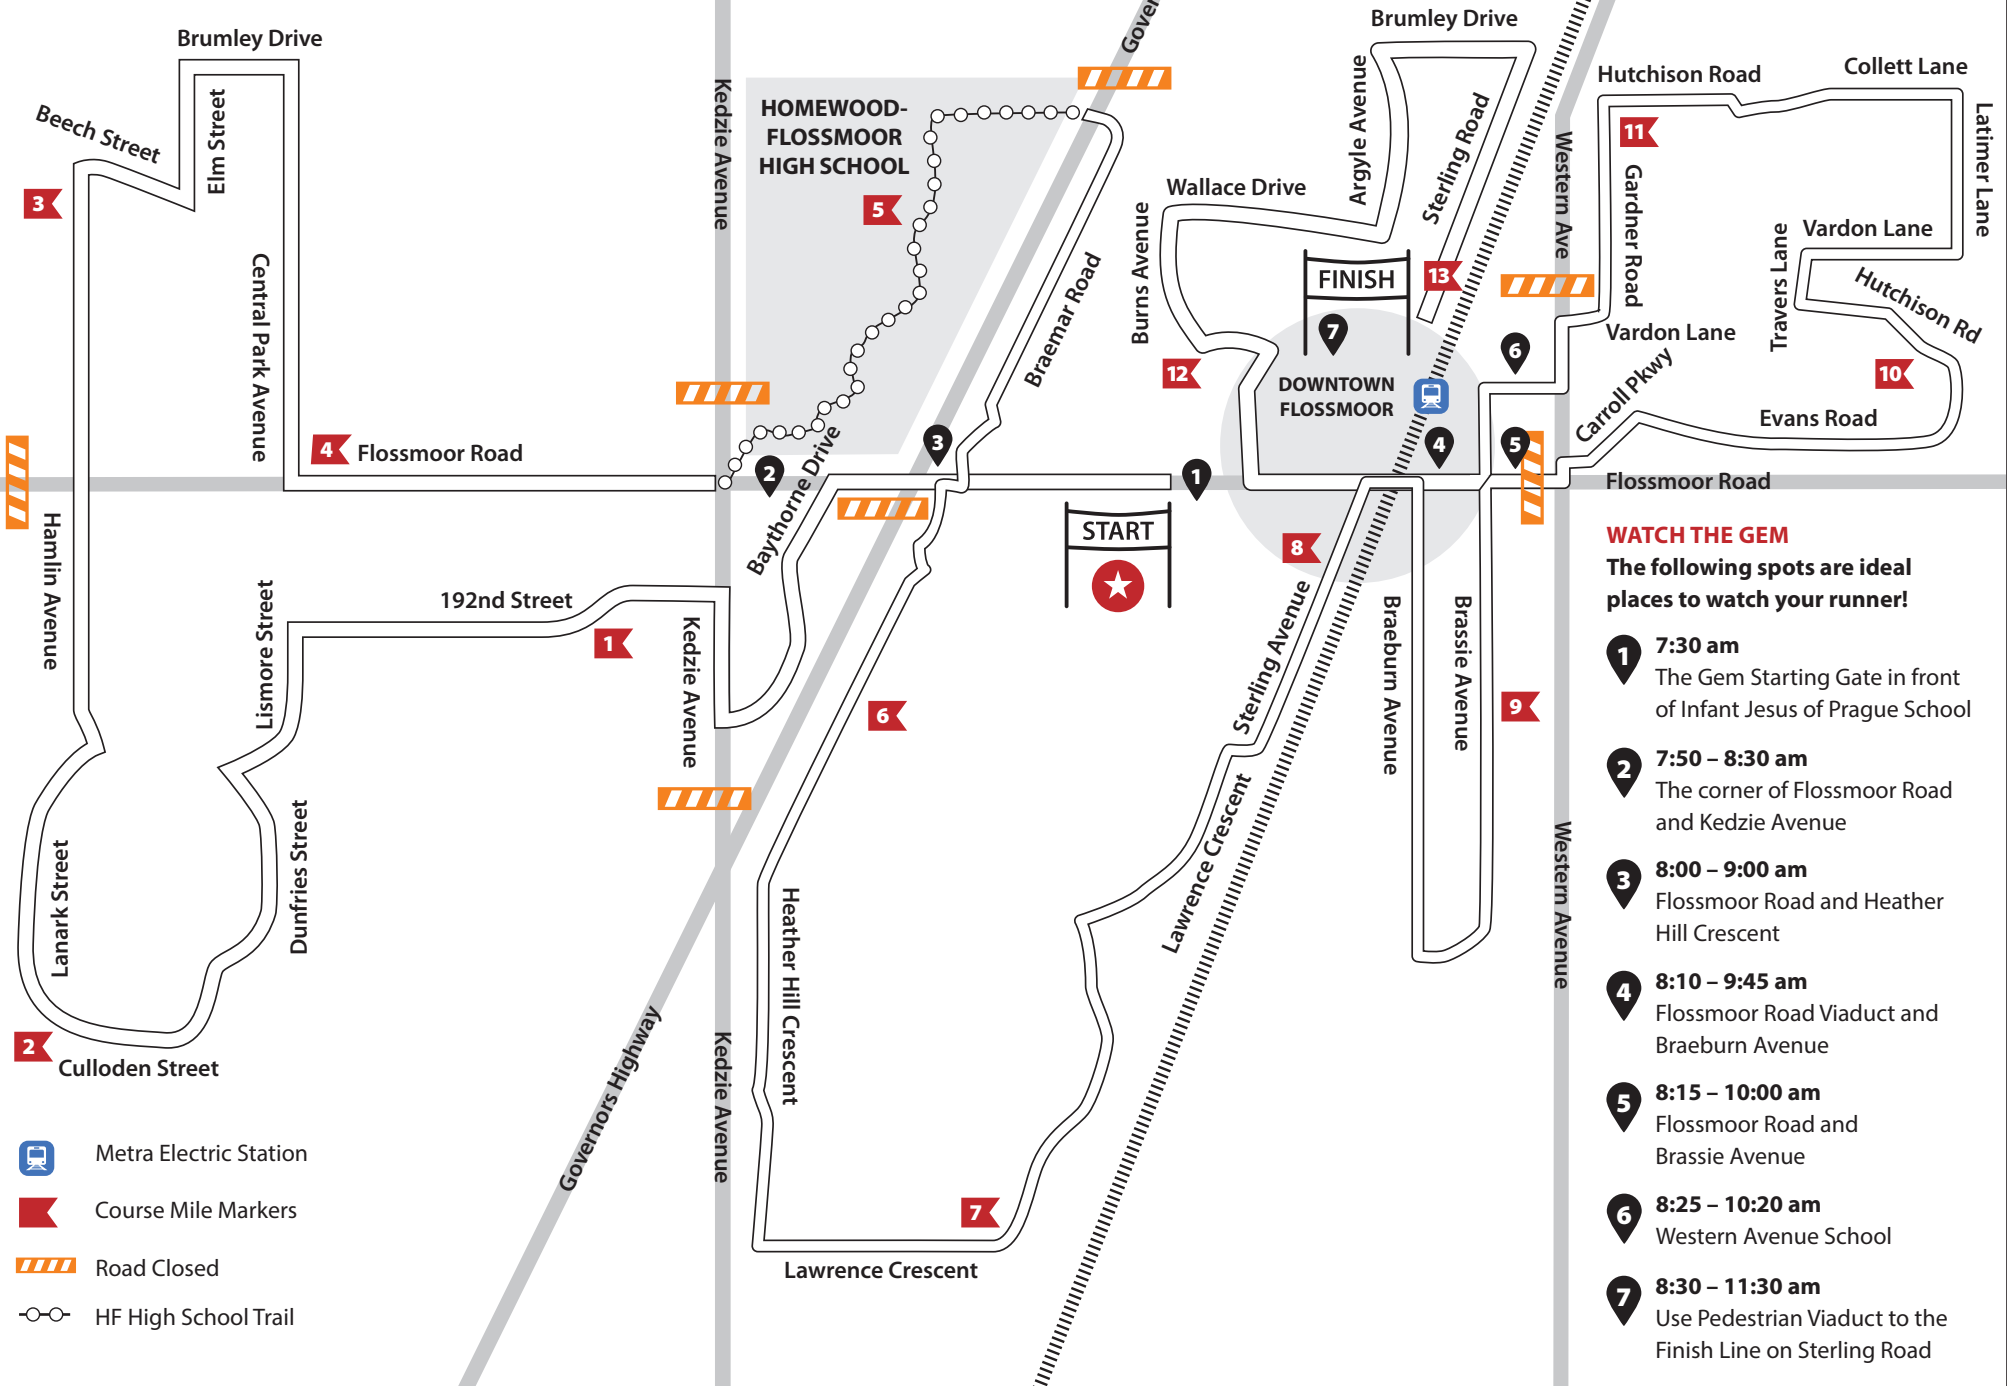

HIDDEN GEM September 9, 2023

N The Gem Start in front of Infant Jesus of Prague School

WATCH THE GEM
The following spots are ideal places to watch your runner!

- 1** 7:30 am
The Gem Starting Gate in front of Infant Jesus of Prague School
- 2** 7:50 – 8:30 am
The corner of Flossmoor Road and Kedzie Avenue
- 3** 8:00 – 9:00 am
Flossmoor Road and Heather Hill Crescent
- 4** 8:10 – 9:45 am
Flossmoor Road Viaduct and Braeburn Avenue
- 5** 8:15 – 10:00 am
Flossmoor Road and Brassie Avenue
- 6** 8:25 – 10:20 am
Western Avenue School
- 7** 8:30 – 11:30 am
Use Pedestrian Viaduct to the Finish Line on Sterling Road

- Metra Electric Station
- Course Mile Markers
- Road Closed
- HF High School Trail